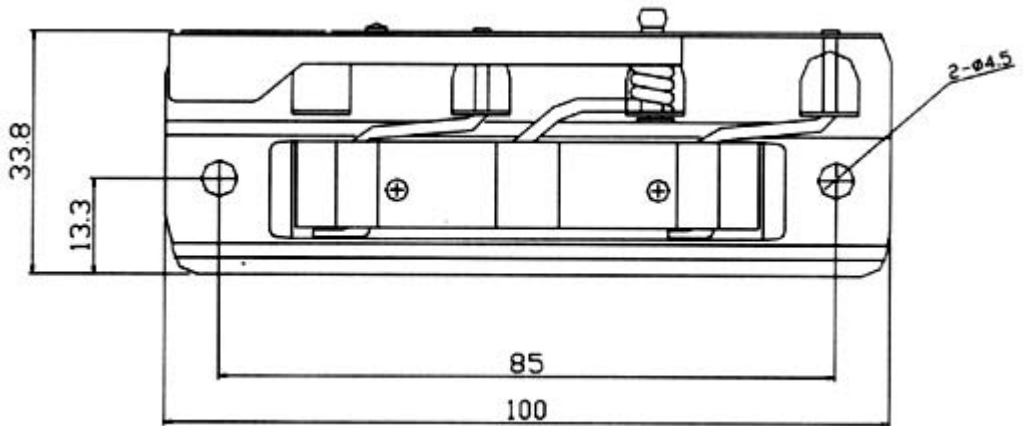

[Next >](#)

ITEM NO	PCS	KG
LC-100BS	1000	27.2

ITEM NO	PCS	KG
LC-100BFC	1000	27.2

[Next >](#)

< Previous | Next >

ITEM NO	PCS	KG	REMARK
LC-100A	1000	27.6	DOT
LC-100SC	1000	27.6	SMALL CHECKER
LC-100CH	1000	27.6	CHECKER
LC-100VC	1000	27.6	"V" CHECKER

< Previous | Next >

< Previous | Next >

ITEM NO	PCS	KG
LC-200A	500	18

ITEM NO	PCS	KG
LC-200B	500	18

< Previous | Next >

< Previous

ITEM NO	PCS	KG
LC-200BS	500	19.3

ITEM NO	PCS	KG
LC-200E	500	18.4