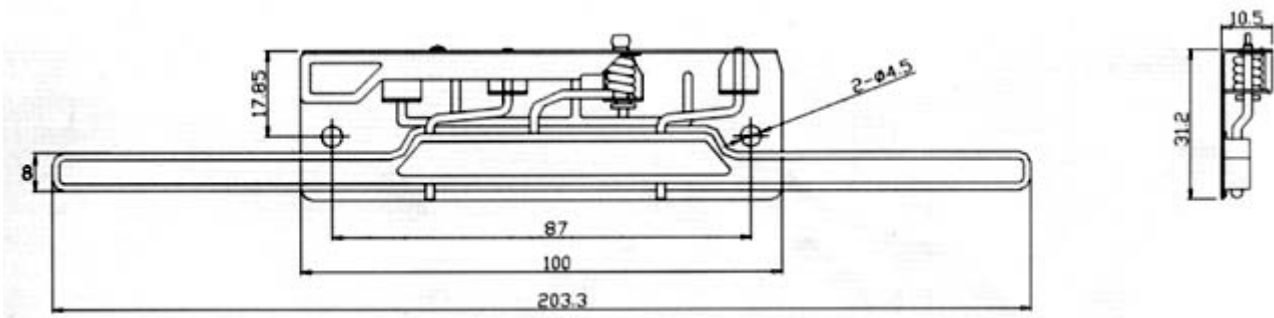

[Next >](#)

ITEM NO	PCS	KG
LC-100BS	1000	27.2

ITEM NO	PCS	KG
LC-100BFC	1000	27.2

[Next >](#)

< Previous | Next >

ITEM NO	PCS	KG	REMARK
LC-100A	1000	27.6	DOT
LC-100SC	1000	27.6	SMALL CHECKER
LC-100CH	1000	27.6	CHECKER
LC-100VC	1000	27.6	"V" CHECKER

< Previous | Next >

< Previous | Next >

ITEM NO	PCS	KG
LC-200A	500	18

ITEM NO	PCS	KG
LC-200B	500	18

< Previous | Next >

< Previous

ITEM NO	PCS	KG
LC-200BS	500	19.3

ITEM NO	PCS	KG
LC-200E	500	18.4