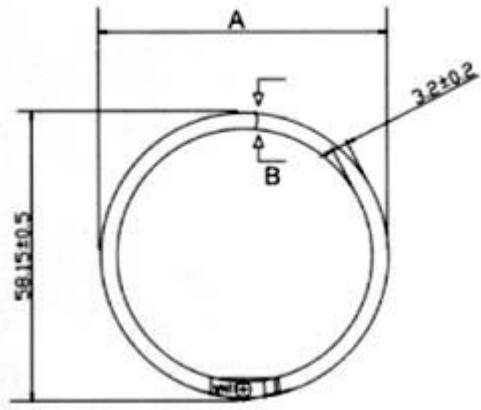

**BOOK CORNER**

ITEM NO.	FINISH
BC-25N	NICKEL
BC-25B	BRASS
BC-13N	NICKEL
BC-13B	BRASS

**BOOK SCREW**

SCREW 5 X 9 X 10

SCREW 5 X 9 X 15

SCREW 5 X 9 X 20

SCREW 5 X 9 X 25

SCREW 5 X 9 X 30

ITEM NO.	A	B
LLR-3/4"	20	2.6
LLR-1"	25.6	2.6
LLR-3"	76.5	4.5

LOOSE LEAF RING

ITEM NO.	A
7 X 3.8 X 7	7
8 X 3.8 X 5	5
8 X 3.8 X 5.5	5.5
6 X 3.8 X 6	6
8 X 3.8 X 8	8
8 X 3.8 X 11	11
8 X 3.8 X 13	13
8 X 3.8 X 15	15